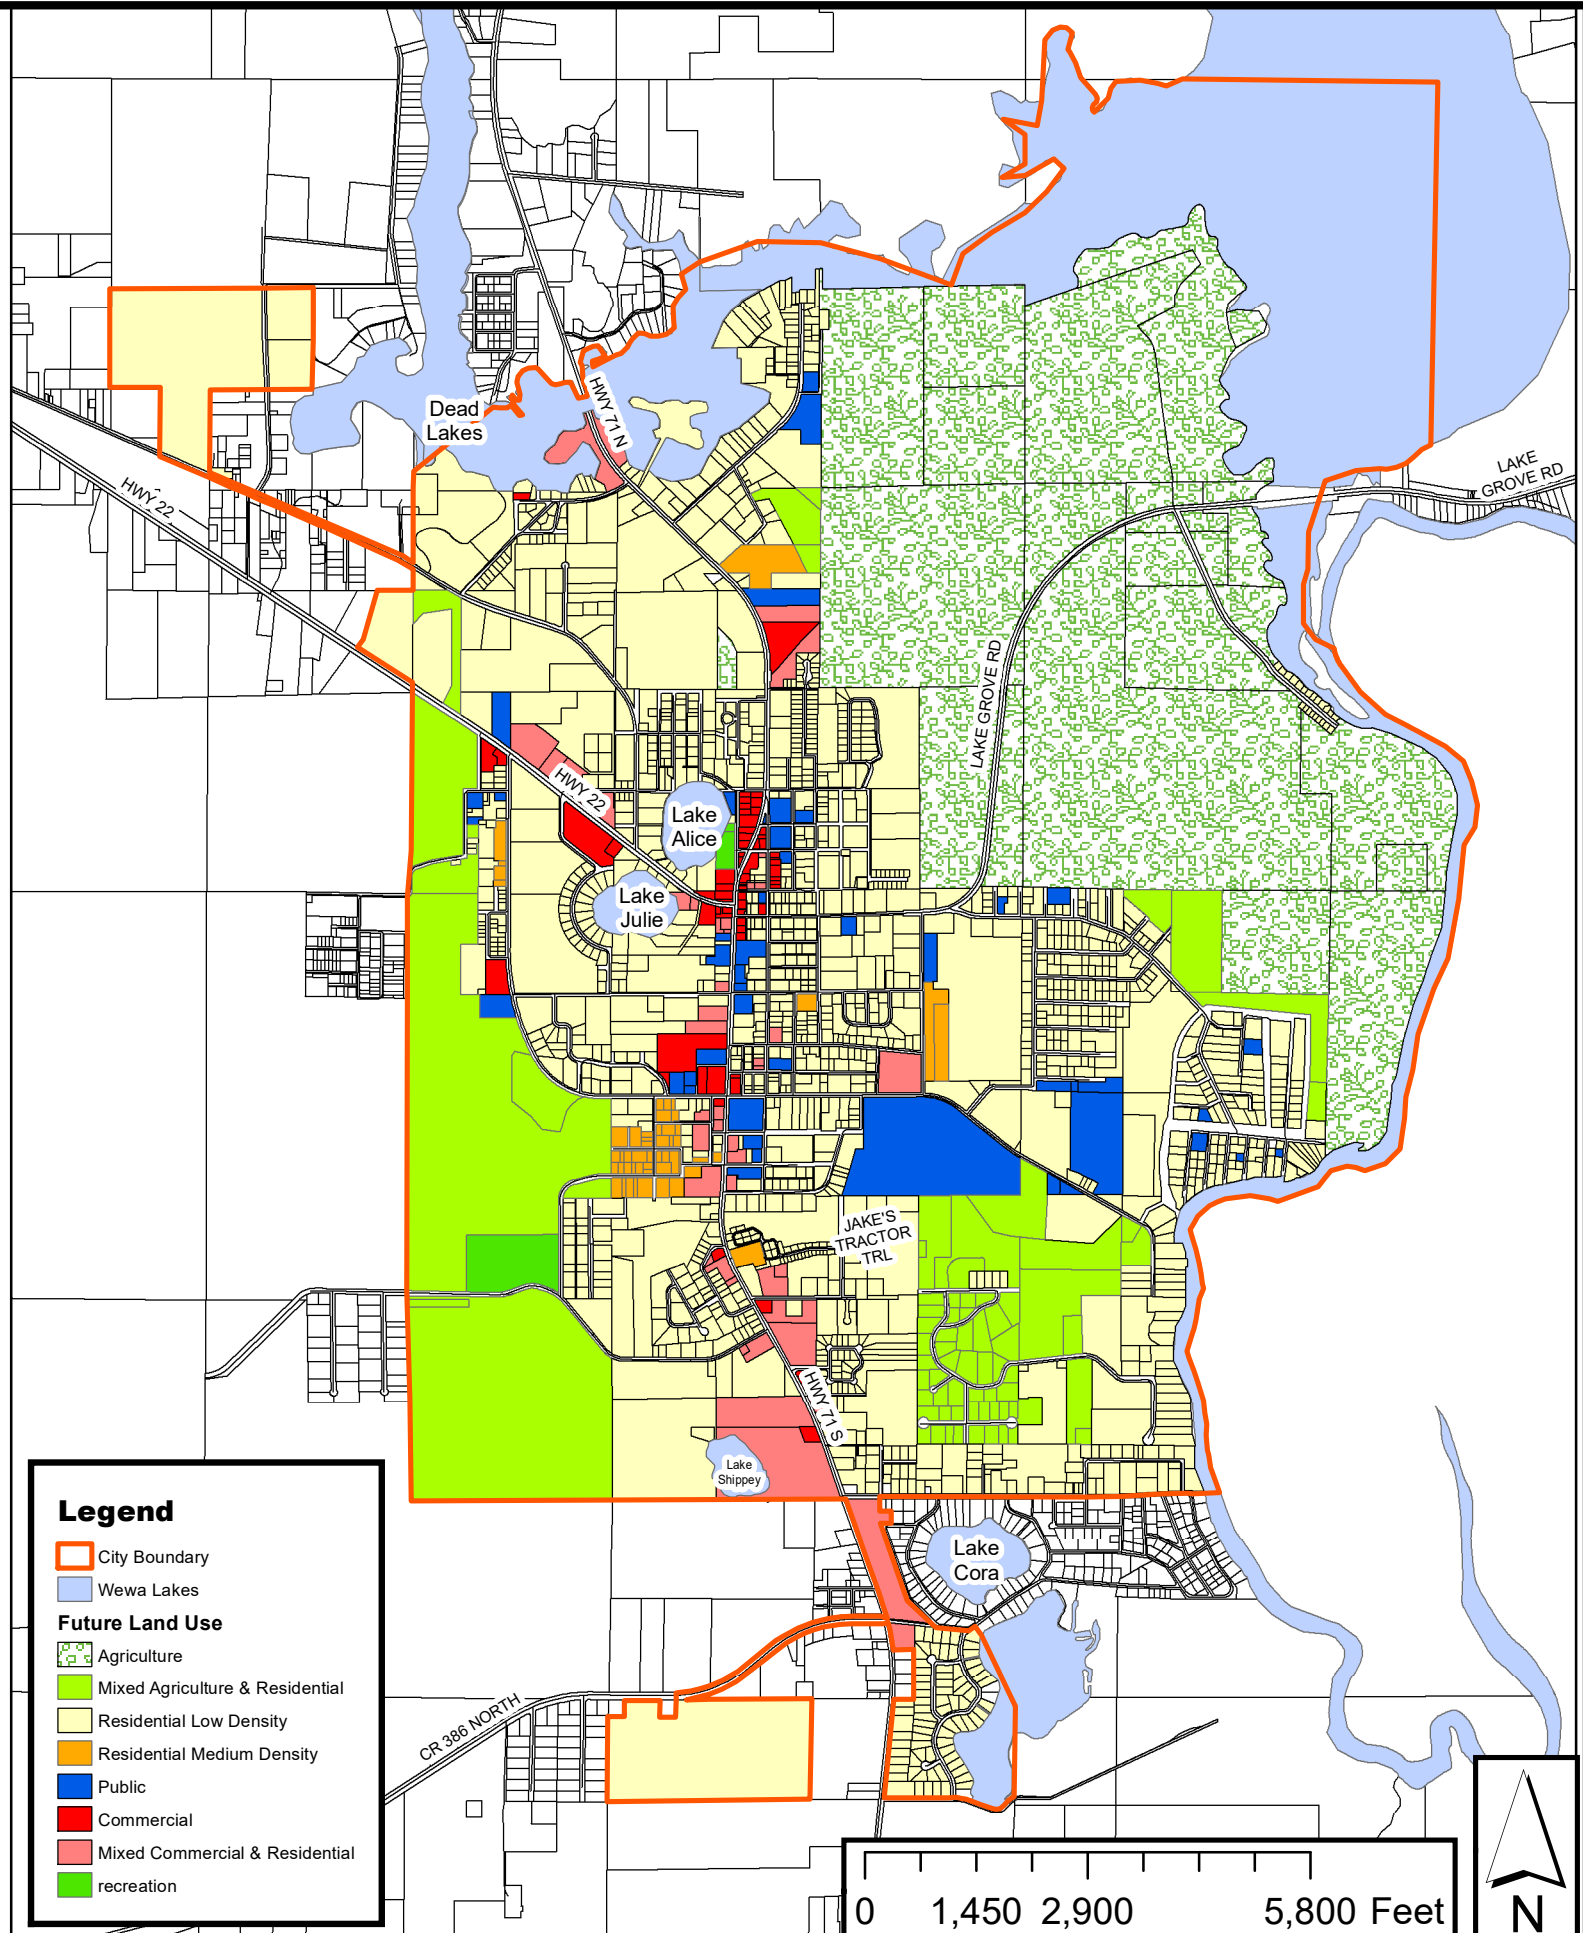

City of Wewahitchka Future Land Use Map 2035

Legend

- City Boundary
- Wewa Lakes
- Future Land Use**
- Agriculture
- Mixed Agriculture & Residential
- Residential Low Density
- Residential Medium Density
- Public
- Commercial
- Mixed Commercial & Residential
- recreation